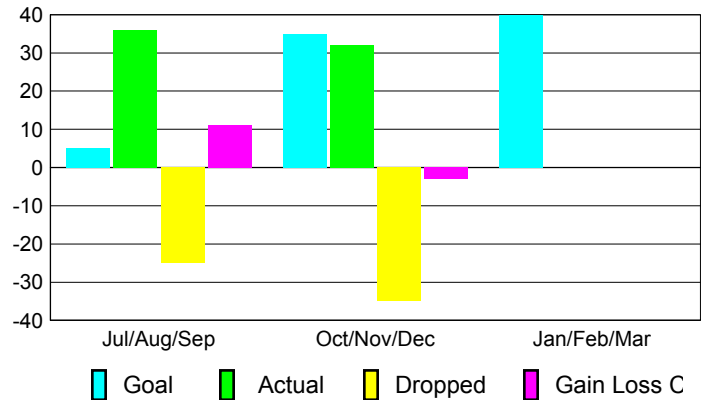

Membership Results 2012-2013

Goal, New, Dropped, Gain/Loss