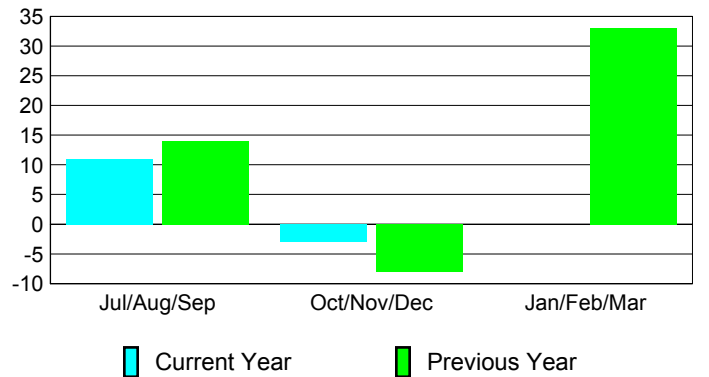

Comparison of Membership Gain/Loss

Current Year Compared to the Previous Year