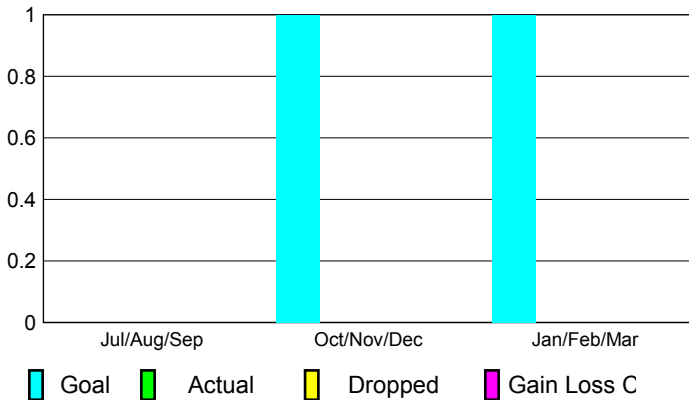

2012-2013 GMT Reports for District (or Undistricted) **District 20 R2**

GMT: **EDWARD J LECIUS**

Location: **NEW YORK**

GMT CA: **1**

CLUBS

<u>Club Results</u> 2012-2013	<u>Clubs</u> 2011-2012

Month	New Club Goal	Actual New Clubs	Actual Dropped Clubs	Gain/Loss of Clubs	Gain/Loss of Clubs
Jul/Aug/Sep	0	0	0	0	0
Oct/Nov/Dec	1	0	0	0	0
Jan/Feb/Mar	1				0
Totals	2	0	0	0	0

Club Results 2012-2013

Goal, New, Dropped, Gain/Loss